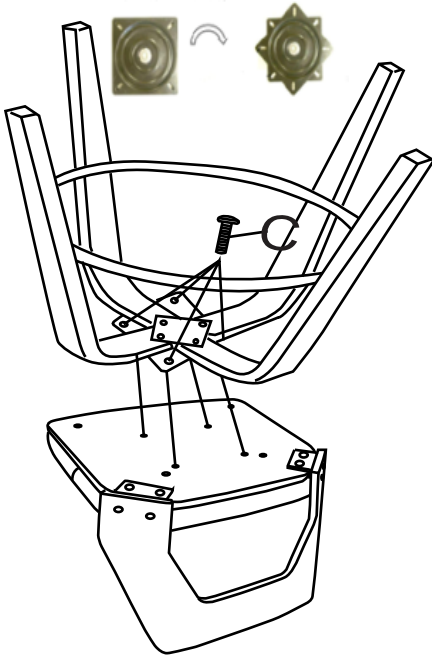

TRILOGY BARSTOOL

Part # BS-TRILO XX + XX

111015

PARTS

A

B

M6*16MM
4PCS

C

D

1

2

3

SIT TO SECURE